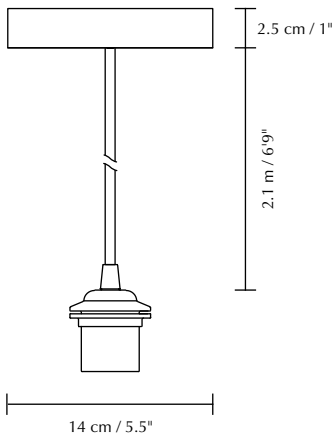

# ROSETTE

Designed by UIMAGE Design Team

**DIMENSIONS**  
Ø: 14 cm / 5.5"  
H: 2.5 cm / 1"

**MARKINGS, TESTS & CERTIFICATIONS**  
CE, UKCA (for indoor use), IP2X

**MATERIAL**  
Steel and PS  
Incl. 2.1 m / 6'9" textile cord and metal canopy

**WEIGHT**  
340 g / 12 oz

**WEIGHT INCL. PACKAGING**  
540 g / 1.2 lb

**LIGHT SOURCE**  
E27 - max 15W LED (not included)  
Max load capacity of 2.1 kg / 4.6 lb are allowed

**PACKAGING DIMENSIONS (L x W x H)**  
16.6 x 9.3 x 16.6 cm / 6.5 x 3.7 x 6.5"

## CREATE YOUR OWN LIGHTING SOLUTION

This modern and minimal cord set consists of 2.1 meters of textile cord, a canopy and an E27 socket. Available in a black or white finish, add our Idea LED bulb and UIMAGE lampshade to create your own unique lighting solution that compliments your home.