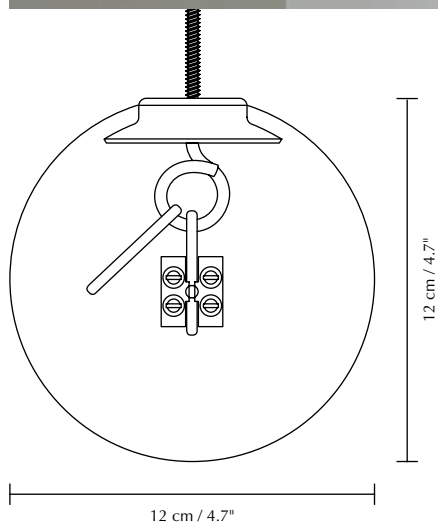

CANNONBALL

Designed by Søren Ravn Christensen

Pendant lamp

DIMENSIONS

Ø: 12 cm / 4.7"

MARKINGS, TESTS & CERTIFICATIONS

CE, UKCA (for indoor use), IP2X

MATERIAL

Silicone
Incl. 2.5 m / 8'2" textile cord

WEIGHT

Cannonball single: 465 g / 1 lb
Cannonball cluster 2: 580 g / 1.3 lb
Cannonball cluster 3: 740 g / 1.6 lb

WEIGHT INCL. PACKAGING

Cannonball single: 660 g / 1.5 lb
Cannonball cluster 2: 840 g / 1.9 lb
Cannonball cluster 3: 1 kg / 2.2 lb

LIGHT SOURCE

E27 - max 15W LED (not included)

PACKAGING DIMENSIONS (L x W x H)

Single: 13.7 x 13.7 x 12.7 cm / 5.4 x 5.4 x 5"
Cluster 2: 13.2 x 13.2 x 25 cm / 5.2 x 5.2 x 9.8"
Cluster 3: 13.2 x 13.2 x 25 cm / 5.2 x 5.2 x 9.8"

ASSEMBLY TIME

1 min - video guide at umage.com

MEDIA KIT

Photos and press material
Download at umage.presscloud.com

ORDERING INFORMATION

Cannonball single white	EU/UK #4031 / US N/A
Cannonball single black	EU/UK #4032 / US N/A
Cannonball cluster 2 white	EU/UK #4089 / US N/A
Cannonball cluster 2 black	EU/UK #4091 / US N/A
Cannonball cluster 3 white	EU/UK #4090 / US N/A
Cannonball cluster 3 black	EU/UK #4092 / US N/A