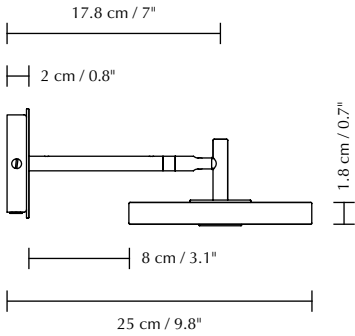

ASTERIA | WALL LAMP

Designed by Søren Ravn Christensen

UMAGE