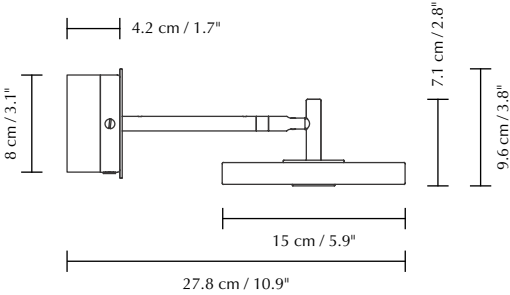

ASTERIA | WALL LAMP

Designed by Søren Ravn Christensen

UMAGE