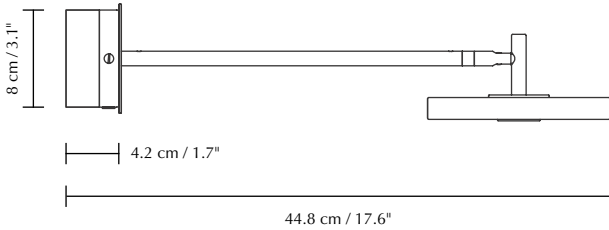

ASTERIA | WALL LAMP

Designed by Søren Ravn Christensen

UMAGE