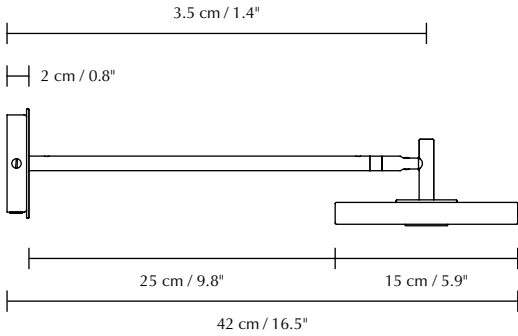

ASTERIA | WALL LAMP

Designed by Søren Ravn Christensen

UMAGE