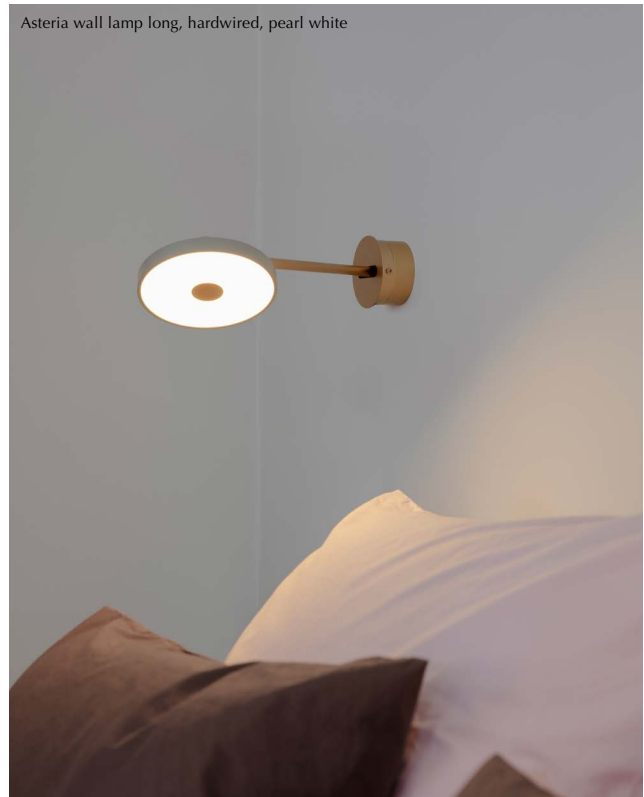

ASTERIA | WALL LAMP

Designed by Søren Ravn Christensen

Surface mounted lamp

DIMENSIONS (Ø × H × D)

Short: 15 × 9.6 × 25 cm / 5.9 × 3.8 × 9.8"
Short with hardware: 15 × 9.6 × 52.5 cm / 5.9 × 3.8 × 20.7"
Long: 15 × 9.6 × 42 cm / 5.9 × 3.8 × 16.5"
Long with hardware: 15 × 9.6 × 69.5 cm / 5.9 × 3.8 × 27.4"

Colour variations

pearl white
(RAL: 9001)

black
(RAL: 9005)

nuance mist

nuance olive

nuance rose
(RAL: 3014)

nuance orange
(RAL: 2010)

UMAGE

ASTERIA | WALL LAMP

Designed by Søren Ravn Christensen

Crafted with great attention to detail, Asteria wall lamp is available in two sizes – long and short – offering the choice to tailor the lighting experience to each unique space. The Asteria wall lamp is dimmable, controlled by a discreet button on the lamp's screen. This feature allows you to effortlessly adjust the lighting to suit any occasion, whether it's a serene moment of bedtime reading, illuminating a corner for a cosy reading nook, or creating a welcoming embrace in the hallway.

The lamp is easily directed to your desired angle, allowing you to curate the perfect ambience, whether it's a soft spotlight or a gentle glow. The long model takes this versatility further, with the ability to move from side to side, providing enhanced functionality while maintaining its graceful presence.