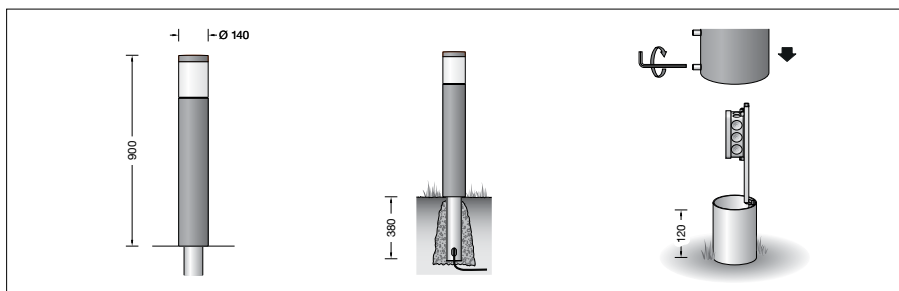

Product description

Luminaire made of cast aluminium, aluminium and stainless steel
BEGA Unidure® coating technology
Colour graphite or silver
Opal glass with screw neck
Silicone gasket
Luminaire with anchorage unit for fixing in the soil
The anchorage unit is made of galvanised steel according to EN ISO 1461
Mounting bracket with connection box and 3-pole terminal 4² for connection of mains supply cable max. 3 × 2.5²
Lampholder E 27
Safety class I
Protection class IP 65
Dust-tight and protection against water jets
Impact strength IK04
Protection against mechanical impacts < 0.5 joule
– Safety mark
– Conformity mark
Weight: 7.4 kg

Lamp

Luminaire with screw base E 27
Lamp output max. 100 W
This product contains light source of energy efficiency class C

Supplied lamp
BEGA LED lamp **13590**
LED Retrofit 9 W · 1520 lm · 3000 K

Luminaire efficiency: 63%

Additional BEGA LED lamps are available for this luminaire:

13584 LED 4,8 W · 805 lm · 3000 K
13586 LED 4,8 W · 805 lm · 3000 K dimmable
13588 LED 8 W · 1055 lm · 3000 K
13592 LED 9 W · 1520 lm · 3000 K dimmable

Radio-controlled version (Zigbee 3.0):

13555 LED 9 W · 805 lm · 2700 K dimmable
13556 LED 9 W · 805 lm · 2700-6500 K dimmable · tunable white
13557 LED 9.5 W · 805 lm · 2700-6500 K dimmable · tunable white · RGBW

Detailed technical and lighting data for the lamps can be found in the data sheets on our website.

Ratio of luminous flux

Luminous flux upper half-space 49,7 %
Luminous flux lower half-space 50,3 %

Article No. 84313

Colour graphite or silver
graphite – article number
silver – article number + A

BUG rating according to IES TM-15-07:

0-3-1

CEN Flux Code according to EN 13032-2:

13-37-68-50-64-13-37-67-50

Light distribution