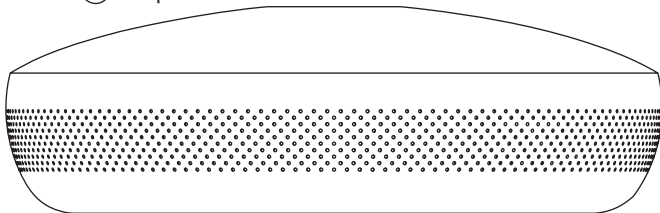

ASSEMBLY GUIDE

Ⓐ x 1 pc.

Ⓑ x 1 pc.

Find assembly videos by using the QR code or by
going online at our website
umage.com/instructions