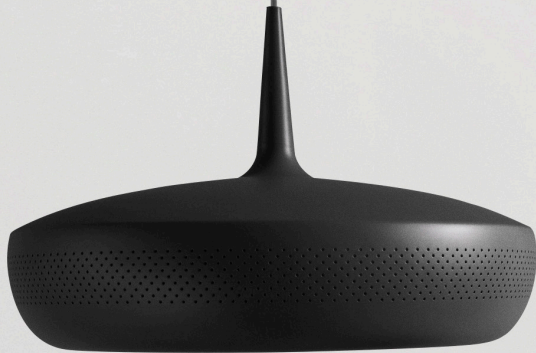

FOLLOW US ON SOCIAL MEDIA

@umagedesign | #umagedesign | umage.com

UMAGE

220523