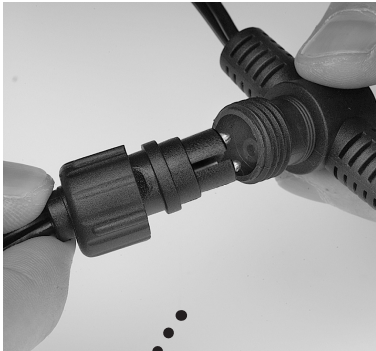

CETO

3213011

**Garden
Lights +**

CETO

3213011

SMD LED2835 2W

1m

Step 1: Turning the light standard in a clockwise direction to fix with the lightshade.

Step 2: Put the wire into the groove of the spike, then turning the spike in a clockwise direction to fix with the light standard.

Step 3: Finish as shown.

NL - Dit product voldoet aan de EU-normen voor gezondheid, veiligheid en milieubescherming.