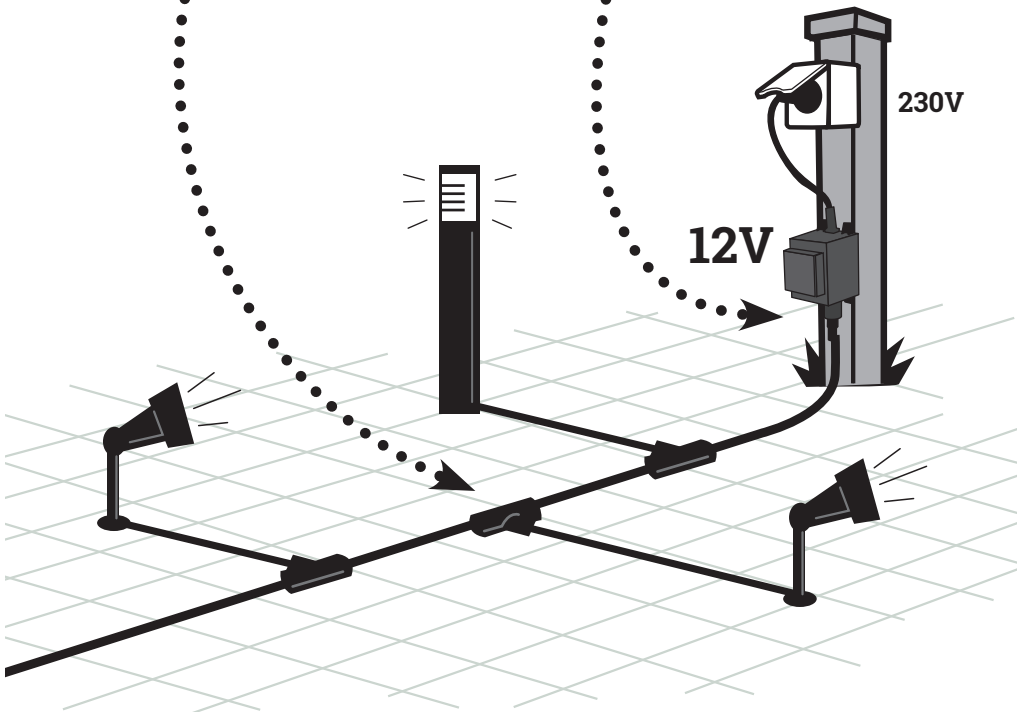

CETO

3213011

**Garden
Lights +**

CETO

3213011

SMD LED2835 2W

1m

Step 1: Turning the light standard in a clockwise direction to fix with the lightshade.

Step 2: Put the wire into the groove of the spike, then turning the spike in a clockwise direction to fix with the light standard.

Step 3: Finish as shown.

NL - Dit product voldoet aan de EU-normen voor gezondheid, veiligheid en milieubescherming.