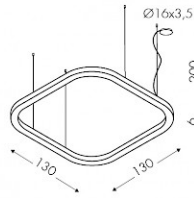

SHAPE
1031COFBVE2A

Installation	Hanging Lamp
Usage environment	Indoor
Size	130x130 h.6cm
Finish	White 
Materials	Structure in extruded aluminum, PMMA diffuser
Weight	7,5kg
Power / flux	down 114W 9270lm + up 30W 3861lm
Power supply	220-240V 50-60Hz
Power supply	OnOff (OF), incorporated 
Hue	2700K (A) / Led SMD C.R.I >90
Diffuser	Opal (E2)
Light emission	Diffused Up-Down 
Nominal life	50'000h L80B20
This product contains an energy class light source	D
Certifications	