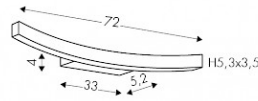

**BELLAI HOME**  
2027BOFBVE28A

Installation	Wall
Usage environment	Indoor
Size	72x132cm h4
Finish	White 
Materials	Structure in extruded aluminum, PMMA diffuser
Weight	3kg
Power / flux	down 20W 2125lm + up 20W 2125lm
Power supply	220-240V 50-60Hz
Power supply	OnOff (OF), incorporated 
Hue	2700K (A) / Led SMD C.R.I >90
Diffuser	Frosted (E28)
Light emission	Diffused Up-Down 
Nominal life	50'000h L80B20
This product contains an energy class light source	<b>D</b>
Certifications	