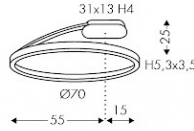

**BELLAI HOME**  
3027ABTNEE2A

Installation	Ceiling
Usage environment	Indoor
Size	5,3x3,5Ø70cm
Finish	Black 
Materials	Structure in extruded aluminum, PMMA diffuser
Weight	5kg
Power / flux	down 50W 3808lm + up 24W 2400lm
Power supply	220-240V 50-60Hz
Power supply	Bluetooth (BT), included in the ceiling rose 
Hue	2700K (A) / Led SMD C.R.I >90
Diffuser	Opal (E2)
Light emission	Diffused Up-Down 
Nominal life	50'000h L80B20
This product contains an energy class light source	<b>D</b>
Certifications	