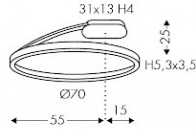

BELLAI HOME
3027ADMNEE2A

Installation	Ceiling
Usage environment	Indoor
Size	5,3x3,5Ø70cm
Finish	Black 
Materials	Structure in extruded aluminum, PMMA diffuser
Weight	5kg
Power / flux	down 50W 3808lm + up 24W 2400lm
Power supply	220-240V 50-60Hz
Power supply	Dali/Push (DM), included in the ceiling rose 
Hue	2700K (A) / Led SMD C.R.I >90
Diffuser	Opal (E2)
Light emission	Diffused Up-Down 
Nominal life	50'000h L80B20
This product contains an energy class light source	D
Certifications	