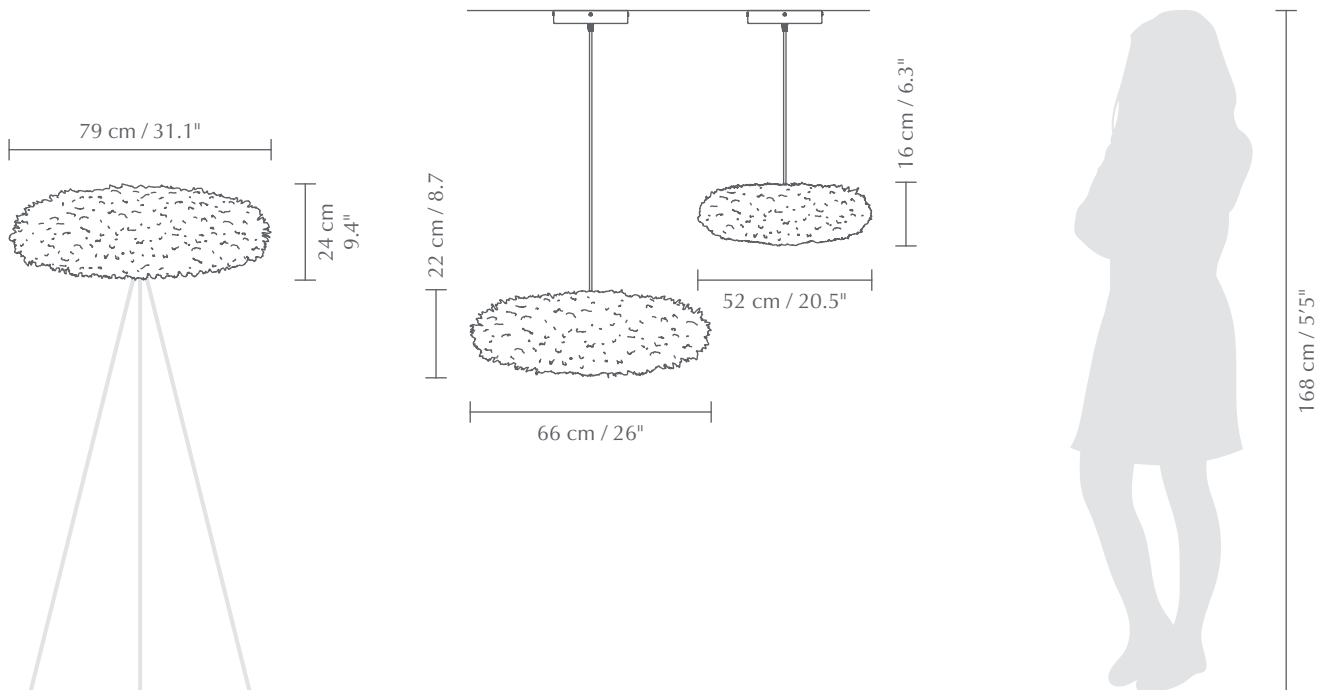

EOS ESTHER

Designed by Søren Ravn Christensen

The specifications and dimensions are subject to change without notice. Document date: 05-10-2022 | info@umage.com | umage.com
Havnegade 29, DK-1058 Copenhagen K | +45 31 39 31 31 (tel) & 185 Wythe Ave 2FL, Brooklyn, NY 11249 | +1 646-790-7171 (tel)