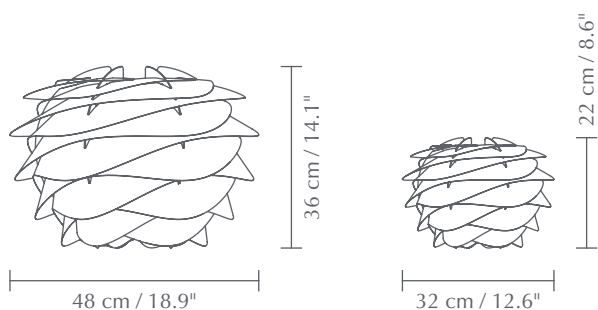

ORDERING INFORMATION

Carmina medium white	#2056
Carmina mini white	#2057
Carmina mini turquoise	#2059
Carmina mini azure	#2061
Carmina mini sahara	#2063
Carmina mini misty grey	#2079
Carmina mini baby rose	#2080
Carmina mini marrakech	#2190
Carmina mini amazonas	#2191
Carmina mini dunes	#2192