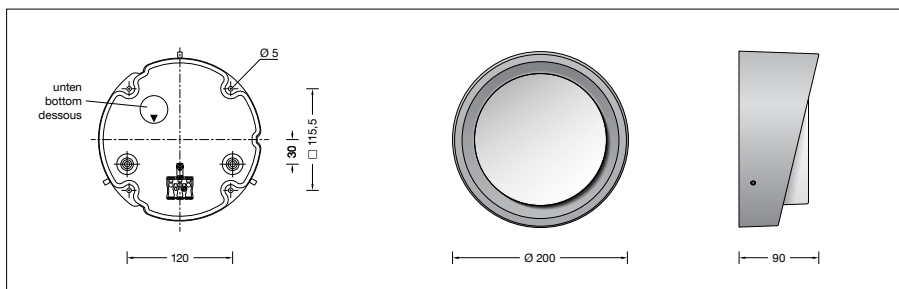

Inrush current

Inrush current: 5 A / 40 μ s

Maximum number of luminaires of this
type per miniature circuit breaker:

B 10 A: 50 luminaires
B 16 A: 50 luminaires
C 10 A: 80 luminaires
C 16 A: 80 luminaires

Lamp

Module connected wattage	6.9 W
Luminaire connected wattage	8 W
Rated temperature	$t_a = 25$ °C
Ambient temperature	$t_{a \max} = 45$ °C

On request we can offer you modifications for
environments with higher temperatures as a
customized product.

24 862 K3

Module designation	LED-1296/830
Colour temperature	3000 K
Colour rendering index	CRI > 80
Module luminous flux	1180 lm
Luminaire luminous flux	392 lm
Luminaire luminous efficiency	49 lm/W

Service life · Ambient temperature

Rated temperature $t_a = 25$ °C	
LED psu:	> 50,000 h
LED module:	140,000 h (L 80 B 50)
Ambient temperature max. $t_a = 45$ °C (100 %)	
LED psu:	50,000 h
LED module:	105,000 h (L 80 B 50)

Lighting technology

Luminaire data for the DIALux lighting design
program for outdoor lighting, street lighting
and indoor lighting, as well as luminaire data in
EULUMDAT and IES format are available on the
BEGA website at www.bega.com.

Article No. 24 862

Colour graphite or silver
graphite – article number
silver – article number + **A**