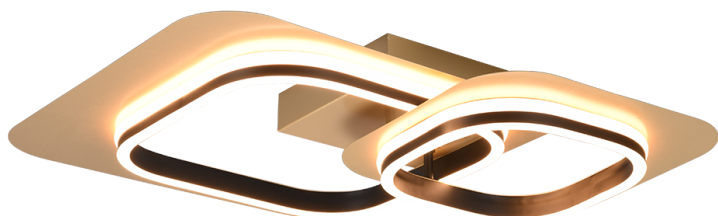

## LUGO – 642910280

incl. 1x SMD, 28W · 1x 3400lm, 3000K

- Dimmable via switch
- Ceiling mounting
- Not suitable for external dimmer
- IP20

### Material construction

Metal · black-gold

### Technical data

Light source: SMD – LED (integrated)  
Watt: 28W  
Lumen: 1x 3400lm  
Kelvin: 3000K  
Color rendering (CRI): > 80 CRI  
Lifetime: 25000H  
Switching cycles: 15000x ON/OFF