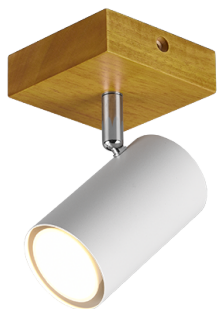

Spot

MARLEY – 812400131

excl. 1x GU10 · max. 15W

- **Wall- & ceiling mounting**
- **Lamp(s) not included**

Material construction

Metal · White mat

Product dimensions

Width: 9cm
Height: 16cm
Depth: 12cm
Weight: 0,33kg

EAN Code: 4017807487961
Customs number: 94051990900

Packaging dimensions & weight

Quantities: 1
Width: 14cm
Height: 13cm
Depth: 10cm
Weight: 0,400kg