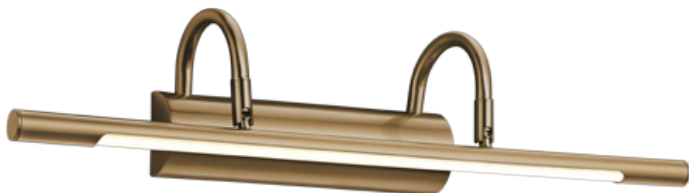

Wall lamp

CUADRO – 225210104

incl. 1x SMD, 8W · 1x 900lm, 3000K

- **Wallmounting**
- **Not dimmable**

Material construction

Metal · Old brass

Product dimensions

Width: 48cm
Height: 10cm
Weight: 0,585kg

Technical data

Light source: SMD – LED (integrated)
Watt: 8W
Lumen: 1x 900lm
Kelvin: 3000K
Color rendering (CRI): > 80 CRI
Lifetime: 20000H
Switching cycles: 10000x ON/OFF

Support & Download Links

[Manual](#)
[Drawing](#)
[Declaration of conformity](#)
[Safety notes](#)
[Warranty Statement](#)

operating voltage: 230V ~ 50Hz
Protection grade: 1
IP classification: IP20

Dealer information

EAN Code: 4017807256314
Customs number: 94051190900

Packaging dimensions & weight

Quantities: 1
Width: 12cm
Height: 51cm
Depth: 12cm
Weight: 0,925kg