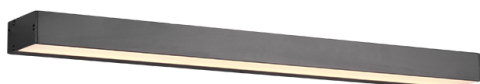

Wall lamp

ROCCO – 283916032

incl. 1x SMD LED, 8W · 1x 800lm, 3000K

- **Up and Down lighting**
- **Wallmounting**
- **IP44**

Material construction

Aluminium · Black mat
Acryl · White

Product dimensions

Width: 60cm
Height: 3cm
Weight: 0,77kg

Technical data

Light source: SMD – LED (integrated)
Watt: 8W
Lumen: 1x 800lm
Kelvin: 3000K
Color rendering (CRI): > 80 CRI
Lifetime: 30000H
Switching cycles: 15000x ON/OFF

Support & Download Links

[Manual](#)
[Drawing](#)
[Declaration of conformity](#)
[Safety notes](#)
[Warranty Statement](#)

operating voltage: 230V ~ 50Hz
Protection grade: 1
IP classification: IP44

Dealer information

EAN Code: 4017807507911
Customs number: 94051190900

Packaging dimensions & weight

Quantities: 1
Width: 61,5cm
Height: 9,5cm
Depth: 6cm
Weight: 1kg