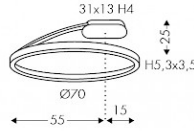

**BELLAI HOME**  
3027ABTBVE2A

Installation	Ceiling
Usage environment	Indoor
Size	5,3x3,5Ø70cm
Finish	White 
Materials	Structure in extruded aluminum, PMMA diffuser
Weight	5kg
Power / flux	down 50W 3808lm + up 24W 2400lm
Power supply	220-240V 50-60Hz
Power supply	Bluetooth (BT), included in the ceiling rose <b>A</b>
Hue	2700K (A) / Led SMD C.R.I >90
Diffuser	Opal (E2)
Light emission	Diffused Up-Down 
Nominal life	50'000h L80B20
This product contains an energy class light source	<b>D</b>
Certifications	