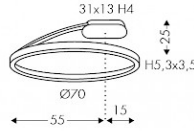

BELLAI HOME
3027AOFBVE2A

Installation	Ceiling
Usage environment	Indoor
Size	5,3x3,5Ø70cm h25cm
Finish	White 
Materials	Structure in extruded aluminum, PMMA diffuser
Weight	5kg
Power / flux	down 50W 3808lm + up 24W 2400lm
Power supply	220-240V 50-60Hz
Power supply	OnOff (OF), included in the ceiling rose A
Hue	2700K (A) / Led SMD C.R.I >90
Diffuser	Opal (E2)
Light emission	Diffused Up-Down 
Nominal life	50'000h L80B20
This product contains an energy class light source	D
Certifications	