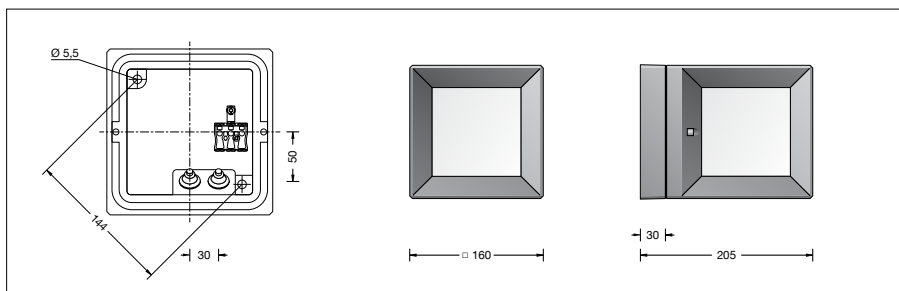

Project · Reference number

Date

Product data sheet

Application

Ceiling, wall and pillar luminaire with safety guard.
A luminaire made of aluminium alloy and impact resistant crystal glass with light diffusing structures.

Product description

Luminaire made of aluminium alloy and stainless steel
BEGA Unidure® coating technology
Crystal glass, white inside
2 mounting holes $\varnothing$ 5,5 mm
Distance apart 144 mm
2 cable entries for through-wiring of mains supply cable $\varnothing$ 7-10,5 mm
Connecting terminal and earth conductor terminal 2,5²
Lampholder E 27
Safety class I
Protection class IP 65
Dust-tight and protection against water jets
Impact strength IK06
Protection against mechanical impacts < 1 joule
 – Safety mark
 – Conformity mark
Weight: 3.0 kg

Lamp

Luminaire with screw base E 27
Lamp output max. 75 W

Supplied lamp

BEGA LED lamp **13584**
LED Retrofit 7 W · 805 lm · 3000 K

Luminaire efficiency: 48%

Additional BEGA LED lamps are available for this luminaire:

- **13586** LED 7 W · 805 lm · 3000 K
  dimmable
- **13588** LED 8 W · 1055 lm · 3000 K
- **13590** LED 12 W · 1400 lm · 3000 K
- **13592** LED 12 W · 1400 lm · 3000 K
  dimmable

Radio-controlled version (Zigbee 3.0):

- **13555** LED 9 W · 805 lm · 2700 K
  dimmable
- **13556** LED 9 W · 805 lm · 2700-6500 K
  dimmable · tunable white
- **13557** LED 9.5 W · 805 lm · 2700-6500 K
  dimmable · tunable white · RGBW

Detailed technical and lighting data for the lamps can be found in the data sheets on our website.

Lighting technology

Luminaire data for the DIALux lighting design program for outdoor lighting, street lighting and indoor lighting, as well as luminaire data in EULUMDAT and IES format are available on the BEGA website at www.bega.com.

Article No. 22 633

Colour graphite or silver
graphite – article number
silver – article number + **A**

Light distribution