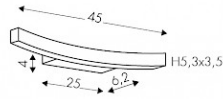

**BELLAI HOME**  
2027AOFBVE28A

Installation	Wall
Usage environment	Indoor
Size	65x132cm h4
Finish	White 
Materials	Structure in extruded aluminum, PMMA diffuser
Weight	2kg
Power / flux	down 15W 1600lm + up 15W 1600lm
Power supply	220-240V 50-60Hz
Power supply	OnOff (OF), incorporated 
Hue	2700K (A) / Led SMD C.R.I >90
Diffuser	Frosted (E28)
Light emission	Diffused Up-Down 
Nominal life	50'000h L80B20
This product contains an energy class light source	<b>D</b>
Certifications	