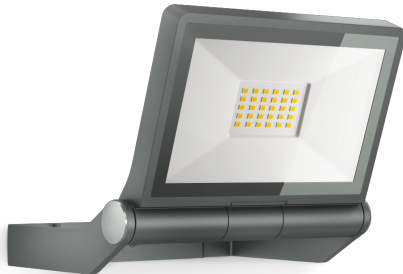

LED Floodlight without sensor

XLED ONE

Anthracite

EAN 4007841 065201

Article number 065201

LED

long life LED
50.000 h

3000K
warm-white

IP44

180° vertical

ideal 2 m

Indoor/Outdoor

energy saving

3 JAHRE
HERSTELLER
GARANTIE
steinel.de/garantie

CE

Function description

Astonishingly efficient. Extra-long service life. The XLED ONE wall and ceiling spot impresses with modern LED technology and provides 3000 K and 2550 lm of warm white light from an energy-saving 23 W. The aluminium panel can be tilted through 180°. With high-quality and powerful reflector as well as long-life LEDs (30 years).

Technical specifications

Dimensions (L x W x H)	173 x 229 x 195 mm
Mains power supply	220 – 240 V / 50 – 60 Hz
Output	23 W
Luminous flux	2550 lm
Colour temperature	3000 K
Colour variation LED	SDCM3
Colour Rendering Index CRI	80-89
With lamp	Yes, STEINEL LED system
Lamp	LED cannot be replaced
LED life expectancy (max. °C)	50000 h
Drop in luminous flux in accordance with LM80	L70B10
LED cooling system	Passive Thermo Control
With motion detector	No
Photo-cell controller	No