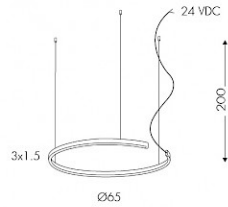

LEGGERA OUTDOOR
1032A54BVE2A

Installation	Hanging Lamp
Usage environment	Outdoor
Size	3x1,5 Ø65cm
Finish	White 
Materials	Structure in extruded aluminum, PMMA diffuser
Weight	2kg
Power / flux	35W 1740lm
Power supply	24VDC
Hue	2700K (A) / Led SMD C.R.I >90
Diffuser	Opal (E2)
Light emission	Diffused Down + Side 
Nominal life	50'000h L80B20
This product contains an energy class light source	F
Certifications	