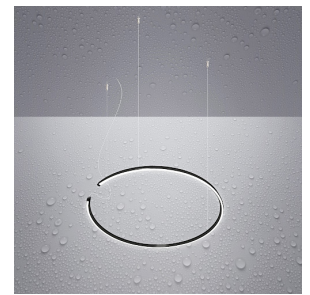

LEGGERA OUTDOOR
1032A54BVE2A

Installation	Hanging Lamp
Usage environment	Outdoor
Size	3x1,5 Ø65cm
Finish	White 
Materials	Structure in extruded aluminum, PMMA diffuser
Weight	2kg
Power / flux	35W 1740lm
Power supply	24VDC
Hue	2700K (A) / Led SMD C.R.I >90
Diffuser	Opal (E2)
Light emission	Diffused Down + Side 
Nominal life	50'000h L80B20
This product contains an energy class light source	F
Certifications	